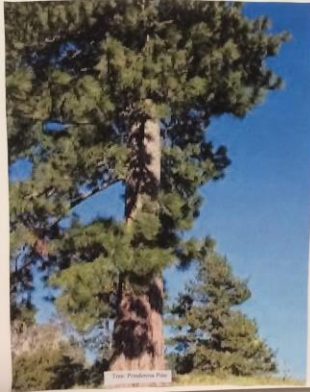

Flower: Cholla

Symbols
Of
Montana

State Seal

State Seal

Dinosaur: *Mantodon parvicornis*

Gem: Sapphire

Animal: Grizzly Bear

Bird: Western Meadowlark

Tree: Ponderosa Pine

Rock: Agate

Flower: Wildflower

Fish: Rainbow Trout